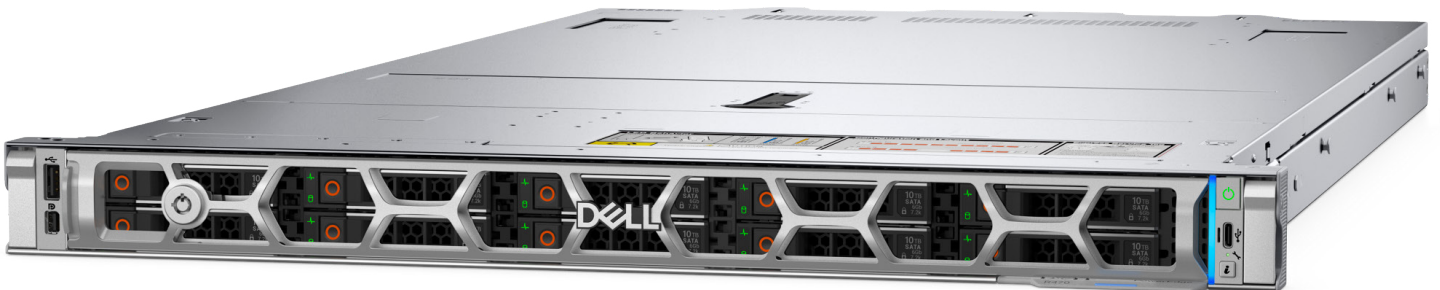

VALT SERVER

R1A16SAI SPECIFICATIONS

“ INTELLIGENT VIDEO SOLUTIONS OFFERS A DISCIPLINED, ENTERPRISE CLASS TOOL. VALT FITS, WORKS AND IS SECURE. ”

Michael Barr, CIO
Mt. Royal University

VALT servers are Tier One platforms featuring the industry's most trusted suppliers hand selected for video optimization and maximum uptime. Prior to leaving the manufacturing environment every component is tested, validated and burned in ensuring your VALT system is ready to perform out of the box.

Each server is meticulously prepared in our configuration center with VALT licensing and software to create a custom-built appliance for any size video observation and recording project.

The R1A16SAI is an AI-enabled 1U full-depth chassis appliance featuring a XEON 6 Performance 6505P CPU, NVIDIA Tesla L4 AI Accelerator, 128 GB RAM, 480GB RAID 1 SSD OS/Application array and 16 TB RAID 5 video archive. This appliance is benchmarked to manage up to 25 1080p cameras and offers 8,000 hours of video storage.

TECHNICAL SPECIFICATIONS

MODEL NAME	R1A16SAI
FORM FACTOR	1U
CAMERAS	25
OS	UBUNTU LINUX 24.04
OS DRIVE	BOSS-N1 CONTROLLER CARD + WITH 2 M.2 480GB (RAID 1)
RAID OS	RAID 1
STORAGE DRIVE	16TB
RAID STORAGE	RAID 5, HOT SWAP
CPU	INTEL XEON 6 PERFORMANCE 6505P
CACHE	48 MB
CORES	12
THREADS	24
SPEED	2.2 GHZ
AI ACCELERATOR	NVIDIA TESLA L4
MEMORY	128 GB, (4) 32 GB RDIMM, 6400 MT/S, DUAL RANK
HEIGHT X WIDTH X DEPTH	1.69" X 19.0" X 32.16"
MOUNTING RAILS	READYRAILS SLIDING RAILS WITH CABLE MANAGEMENT ARM
MOTHERBOARD	POWEREDGE R470 MOTHERBOARD
POWER SUPPLY	DUAL, FULLY REDUNDANT (1+1), HOT-PLUG MHS POWER SUPPLY, 800W MM (100-240VAC)
AVG. POWER CONSUMPTION	283W
BTU/HR	965
VIDEO STORAGE	8,000 HOURS*