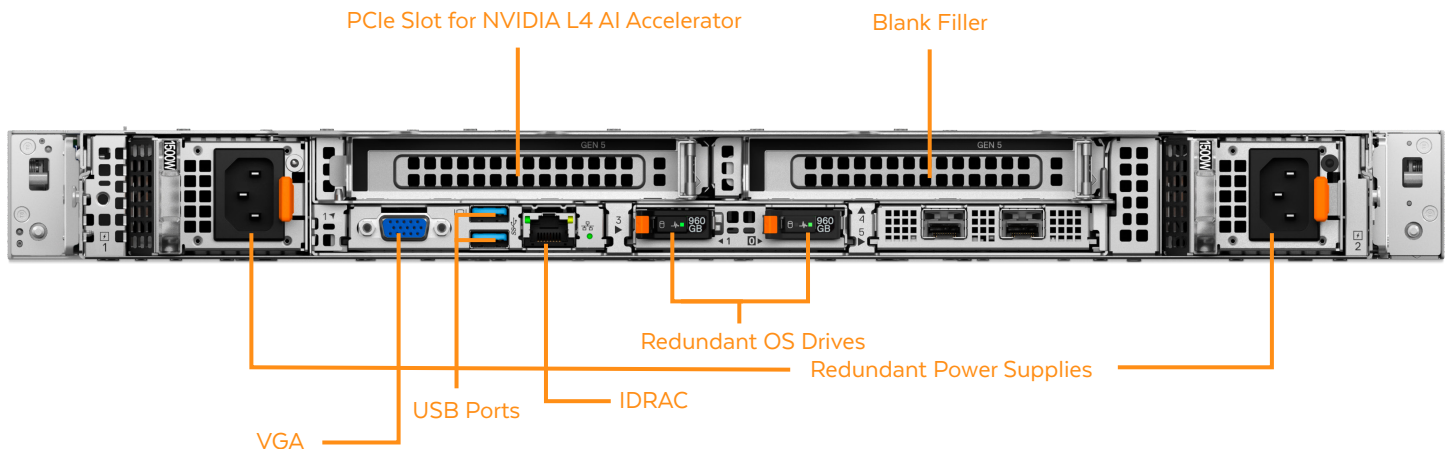

VALT SERVER

R1A16SAI SPECIFICATIONS

“ INTELLIGENT VIDEO SOLUTIONS OFFERS A DISCIPLINED, ENTERPRISE CLASS TOOL. VALT FITS, WORKS AND IS SECURE. ”

Michael Barr, CIO
Mt. Royal University

VALT servers are Tier One platforms featuring the industry's most trusted suppliers hand selected for video optimization and maximum uptime. Prior to leaving the manufacturing environment every component is tested, validated and burned in ensuring your VALT system is ready to perform out of the box.

Each server is meticulously prepared in our configuration center with VALT licensing and software to create a custom-built appliance for any size video observation and recording project.

The R1A16SAI is an AI-enabled 1U full-depth chassis appliance featuring a XEON 6 Performance 6505P CPU, NVIDIA Tesla L4 AI Accelerator, 128 GB RAM, 480GB RAID 1 SSD OS/Application array and 16 TB RAID 5 video archive. This appliance is benchmarked to manage up to 25 1080p cameras and offers 8,000 hours of video storage.

TECHNICAL SPECIFICATIONS

MODEL NAME	R1A16SAI
FORM FACTOR	1U
CAMERAS	25
OS	UBUNTU LINUX 24.04
OS DRIVE	BOSS-N1 CONTROLLER CARD + WITH 2 M.2 480GB (RAID 1)
RAID OS	RAID 1
STORAGE DRIVE	16TB
RAID STORAGE	RAID 5, HOT SWAP
CPU	INTEL XEON 6 PERFORMANCE 6505P
CACHE	48 MB
CORES	12
THREADS	24
SPEED	2.2 GHZ
AI ACCELERATOR	NVIDIA TESLA L4
MEMORY	128 GB, (4) 32 GB RDIMM, 6400 MT/S, DUAL RANK
HEIGHT X WIDTH X DEPTH	1.69" X 19.0" X 32.16"
MOUNTING RAILS	READYRAILS SLIDING RAILS WITH CABLE MANAGEMENT ARM
MOTHERBOARD	POWEREDGE R470 MOTHERBOARD
POWER SUPPLY	DUAL, FULLY REDUNDANT (1+1), HOT-PLUG MHS POWER SUPPLY, 800W MM (100-240VAC)
AVG. POWER CONSUMPTION	283W
BTU/HR	965
VIDEO STORAGE	8,000 HOURS*